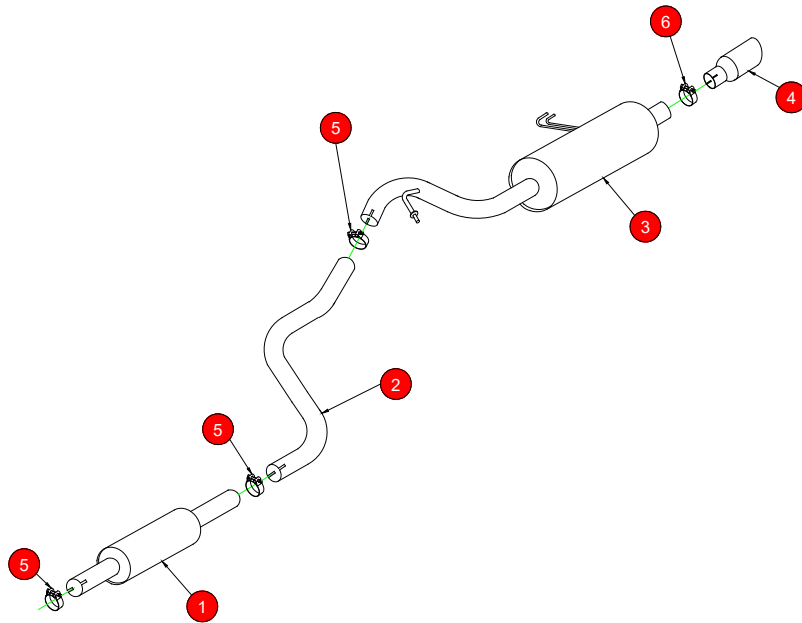

Case 9

CAR	Mitsubishi Colt Z30 CZT/CZC 3 & 5 Door 1.5T	PART NO.	SMT013
YEAR	04-08	FIT KITS	225 FK
NOTES	Where not supplied use original fittings.	FEATURES	Pipe diameter:- 57.1mm/2.25"

NO.	PART NO.	DESCRIPTION	QTY
1	103MI	Center silencer	1
2	105MI	Link Pipe	1
3	106MI	Rear Silencer	1
4	108MI	Monaco Trim	1
Fit Kit			
5	Z016.10004	55-59mm Clamp	3
6	Z016.10005	63-68mm Clamp	1

DATE	13/01/22
ISSUE	05
AUTHORISED	S.Shipley

NOTE: ENSURE SCORPION SYSTEM IS CLEAR OF MOVING PARTS AND ALL ORIGINAL FUNCTIONS WORK CORRECTLY.

Checked By _____